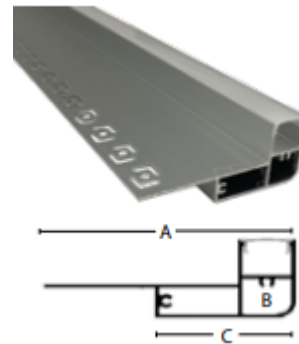

EL[®]MARK

The Brand of Electricity

ALUMINUM LED PROFILE FOR STAIRCASE

GENERAL INFORMATION »

- ∴ Type: Staircase Profile for Recessed Mounting
- ∴ Material: Aluminum
- ∴ Diffuser: Opal PC
- ∴ With End Caps

FEATURES »

- ∴ Environmentally friendly - no mercury and lead
- ∴ No ultraviolet and infrared rays
- ∴ Resistant to shock and vibration stable body
- ∴ Low heat emission
- ∴ Can be cut to size.
- ∴ Excellent heat sink
- ∴ Length- 2000mm

DIMENSIONS »

Catalogue number	A (mm)	B (mm)	C (mm)
99ACC91	31.2	13.2	12.2
99ACC92	68	12.5	38

ADDITIONAL INFORMATION »

Catalogue number	Barcode	Packing/InnerBox (pcs)
99ACC91	3800131250124	1/10
99ACC92	3800131250131	1/10