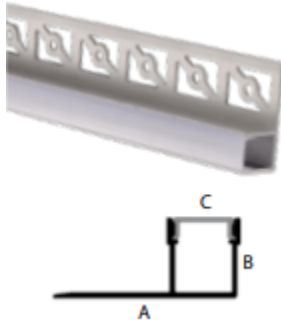

DIMENSIONS »